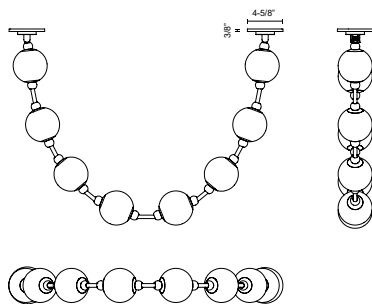

MARNI PD321708-RT

Vertical Option

Horizontal Option

FIXTURE DIMENSIONS	L58-1/8" x W4-3/8" x H4-3/8"
LIGHT SOURCE	LED with Remote Driver
WATTAGE	38W
TOTAL LUMENS	2360lm
DELIVERED LUMENS	NB-1865lm*; PN-1830lm*;
VOLTAGE	120-277V
COLOR TEMPERATURE	3000K
CRI (RA)	90CRI
DIMMABLE	Yes, TRIAC/ELV (Not Included) or 0-10V Dimmer (Optional, Not Included)
DIFFUSER DETAILS	Clear Carved Acrylic
MATERIAL	Aluminum + Steel
SLOPED CEILING ADAPTABLE	Yes, Up to 45 Degrees
ILLUMINATION DIRECTION	Omni-directional
LOCATION	Dry
CANOPY DIMENSIONS	D4-5/8" x H3/8"
PAINT FINISH	NB01; PN01;

[D - Diameter, L - Length, W - Width, H - Height, E - Extension]

AVAILABLE FINISHES:

PD321708NB-RT
Natural Brass

PD321708PN-RT
Polished Nickel

*For complete warranty terms, please visit: www.aloralighting.com/warranty