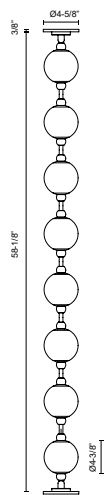

MARNI PD321708-RT

Vertical Option

Horizontal Option

FIXTURE DIMENSIONS	L58-1/8" x W4-3/8" x H4-3/8"
LIGHT SOURCE	LED with Remote Driver
WATTAGE	38W
TOTAL LUMENS	2360lm
DELIVERED LUMENS	NB-1865lm*; PN-1830lm*;
VOLTAGE	120-277V
COLOR TEMPERATURE	3000K
CRI (RA)	90CRI
DIMMABLE	Yes, TRIAC/ELV (Not Included) or 0-10V Dimmer (Optional, Not Included)
DIFFUSER DETAILS	Clear Carved Acrylic
MATERIAL	Aluminum + Steel
SLOPED CEILING ADAPTABLE	Yes, Up to 45 Degrees
ILLUMINATION DIRECTION	Omni-directional
LOCATION	Dry
CANOPY DIMENSIONS	D4-5/8" x H3/8"
PAINT FINISH	NB01; PN01;

[D - Diameter, L - Length, W - Width, H - Height, E - Extension]

AVAILABLE FINISHES:

PD321708NB-RT
Natural Brass

PD321708PN-RT
Polished Nickel

*For complete warranty terms, please visit: www.aloralighting.com/warranty